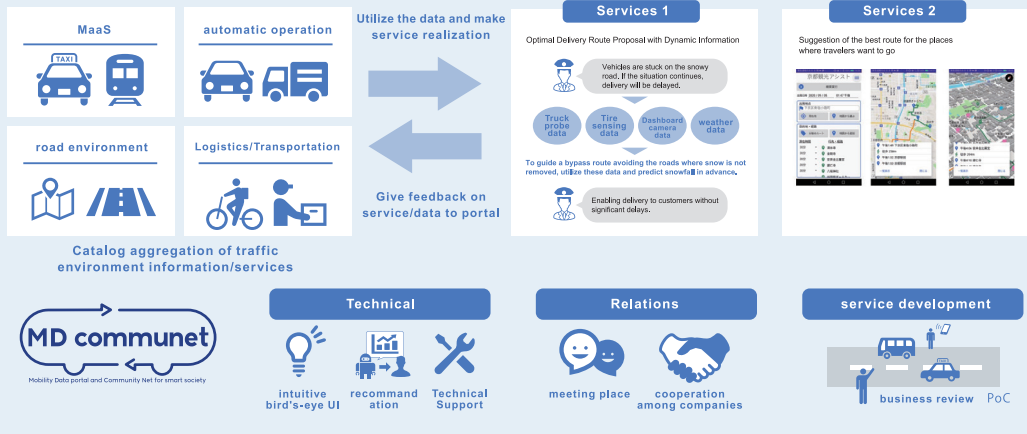

Traffic environment information portal " MD communit® "

New form of co-creation starting with MD communit

What is MD communit?

MD communit centralizes information on various transportation environments in the mobility field on a portal site, which are scattered around the world, and forms various communication sites for business creation to support users to create new business and business matching.

What you can achieve with the traffic environment information portal

What is MD communit?

- Open to the public in April 2021
- Introduction of matching system that has used machine learning
- Publish more than 7000 catalog data, including open data

About MD communit, a traffic environment information portal site

The MD communit provides support to solve problems faced by users in data provision and service creation, and solves social issues and creates new services through data utilization.