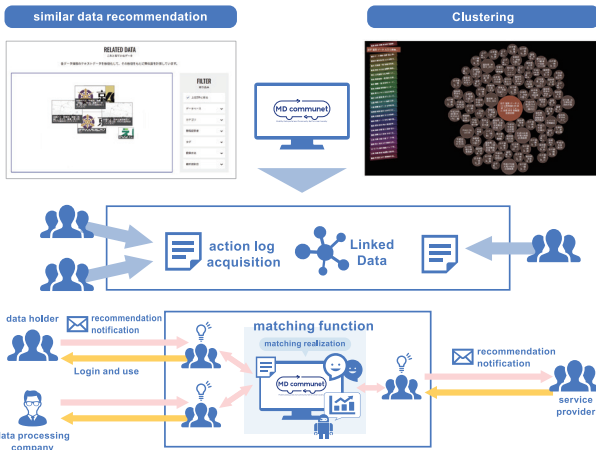

Digging up and providing public and private traffic environment information

Promote facilitates provider/user matching and support service creation

Boost services with technical support such as data processing